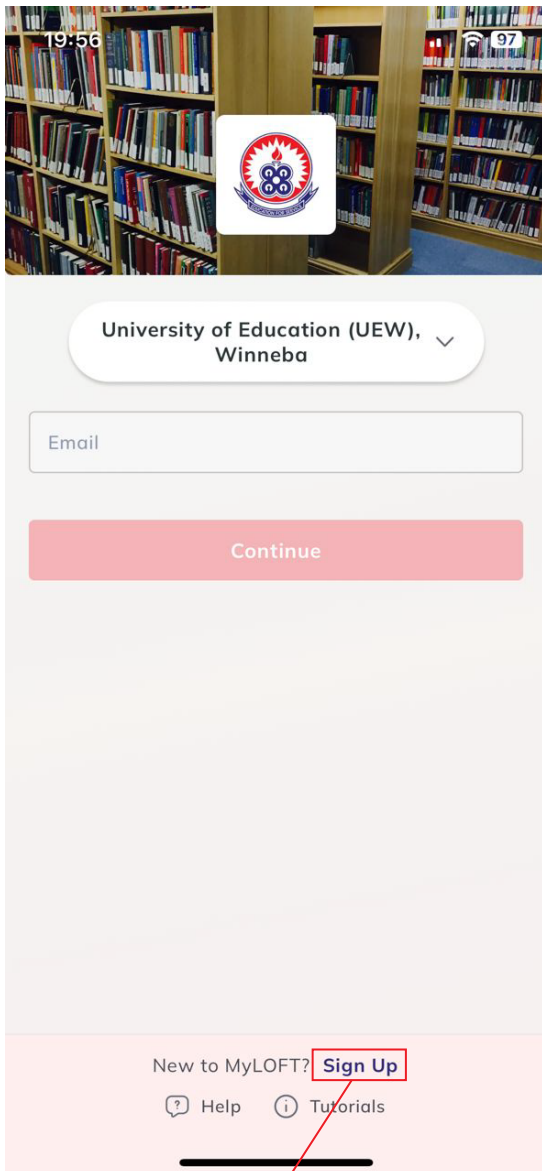

UNIVERSITY OF
EDUCATION, WINNEBA
LIBRARY

SIGN UP

FOR

MyLOFT[®]
OFF-CAMPUS ACCESS

VIA **MOBILE APP**

Download MyLOft app from google playstore or Apple App Store and follow these steps to create a MyLOFT account:

1. Download and open the MyLOFT mobile app.

At the bottom of the login page, click on "Sign up".

2. Fill in your details, including your full name, student/staff email, and set a password.

Tick the "Terms of Service, Privacy Policy, Usage Policy" checkbox.