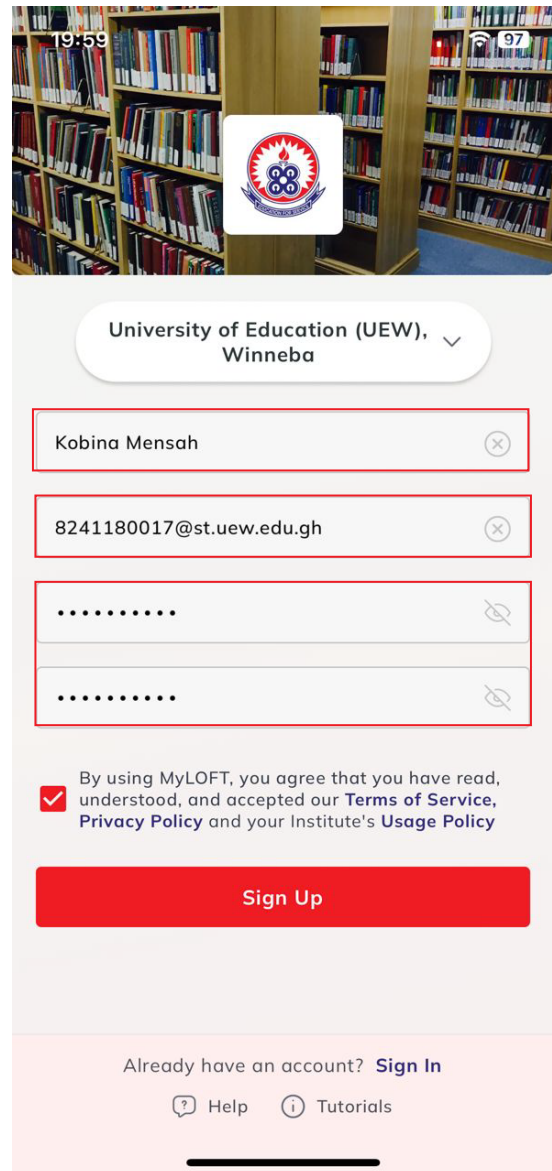

UNIVERSITY OF
EDUCATION, WINNEBA
LIBRARY

SIGN UP

FOR

MyLOFT[®]
OFF-CAMPUS ACCESS

VIA **MOBILE APP**

Download MyLOft app from google playstore or Apple App Store and follow these steps to create a MyLOFT account:

1. Download and open the MyLOFT mobile app.

At the bottom of the login page, click on "Sign up".

2. Fill in your details, including your full name, student/staff email, and set a password.

Tick the "Terms of Service, Privacy Policy, Usage Policy" checkbox.

3. A verification email will be sent to your inbox. Click on ["Verify your email."](#)
4. Your account request will be sent to the library admin for approval within 24 hours.
5. After approval, sign in and start using MyLOFT to access UEW Library's online academic databases!